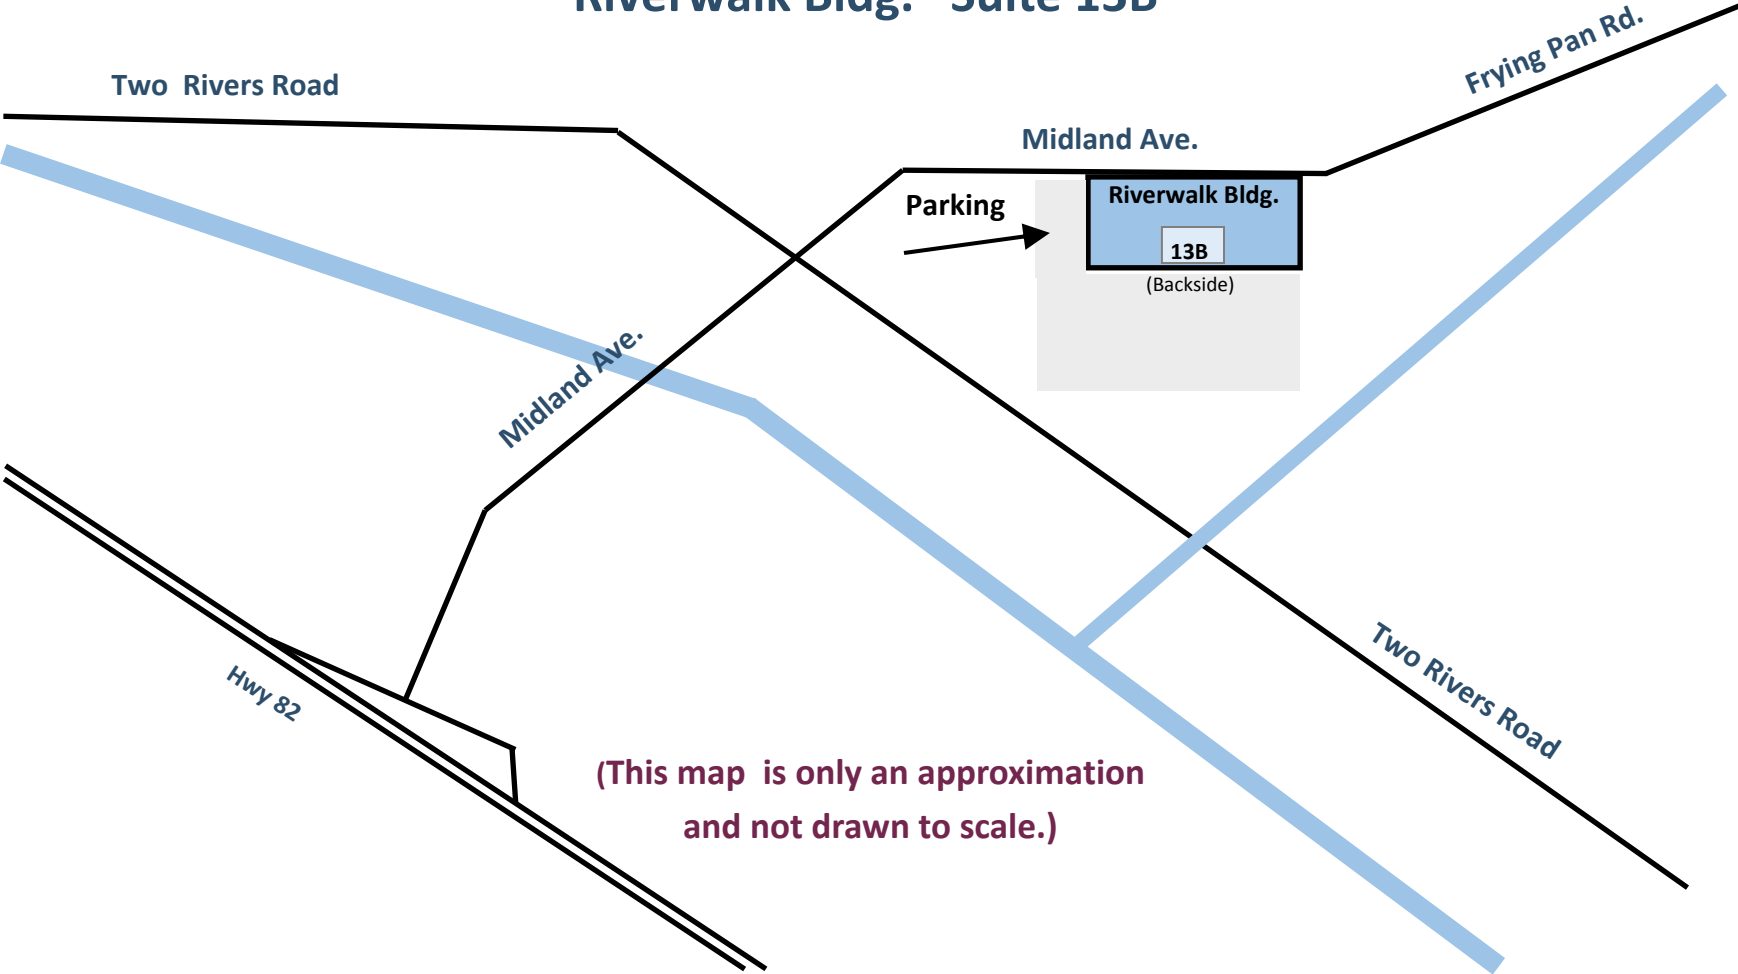

Downtown Basalt

227 Midland Avenue
Riverwalk Bldg. Suite 13B

(This map is only an approximation
and not drawn to scale.)